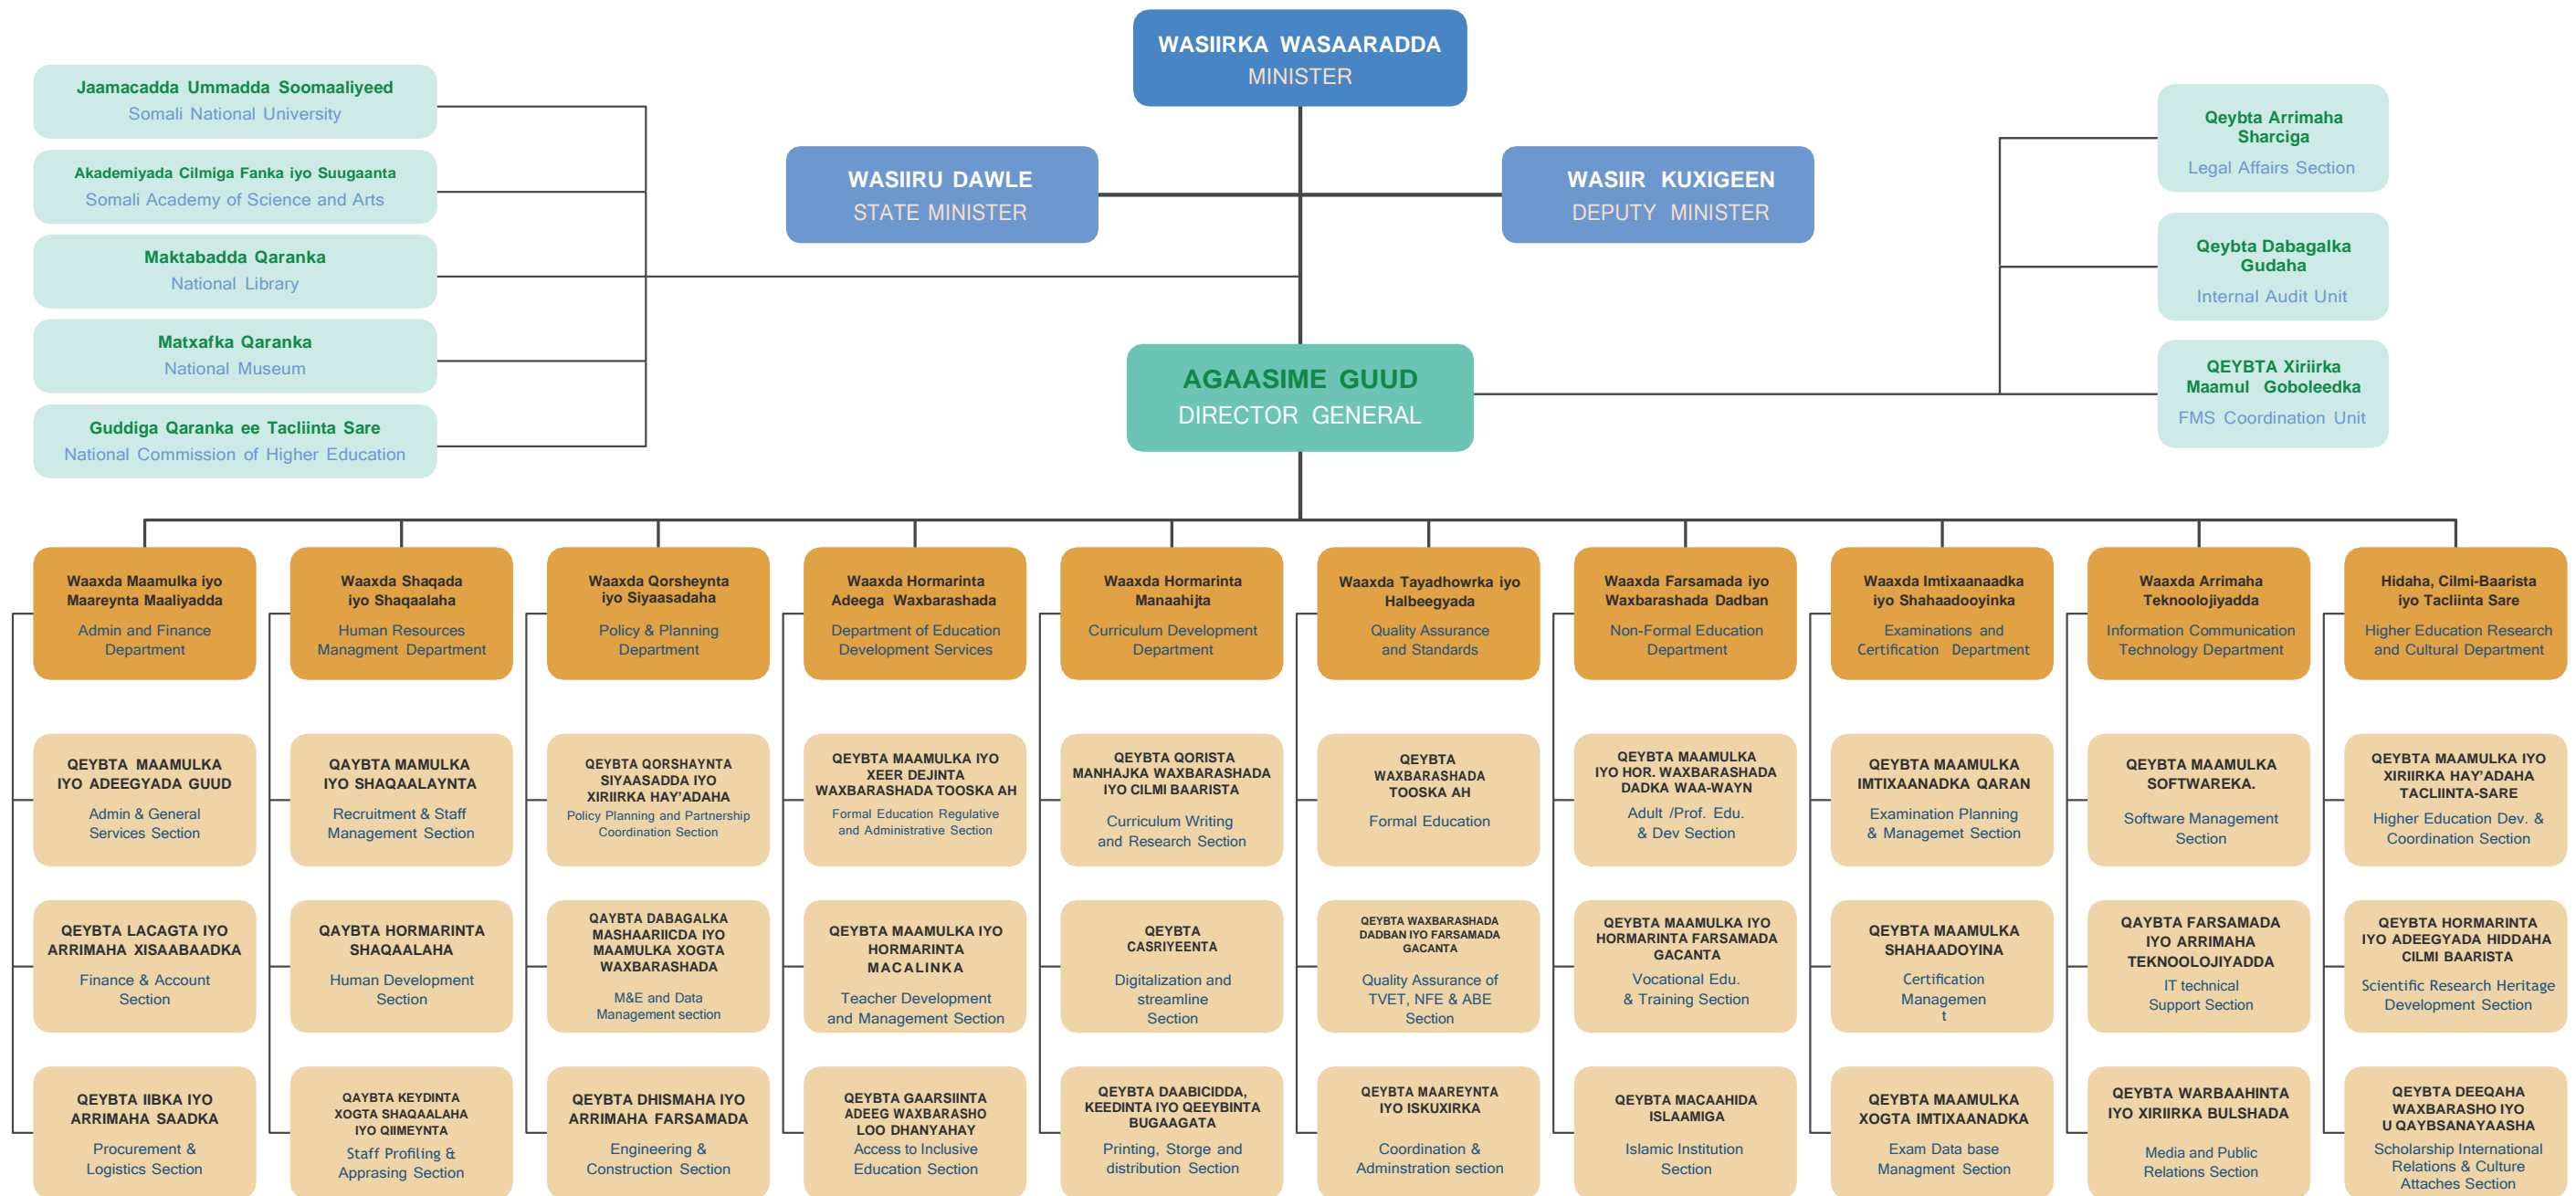

FEDERAL REPUBLIC OF SOMALIA
MINISTRY OF EDUCATION, CULTURE & HIGHER EDUCATION

QAAB DHISMEEDEKA WASAARADDA
MoECHE ORGANIZATIONAL STRUCTURE

TAARIIKH / DATE

SAXIIX / SIGNATURE